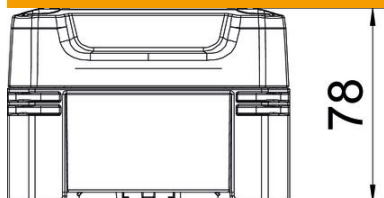

Junction box according to DIN EN 60670. Impact resistance IK08 according to DIN EN 50102. Protection rating IP67 according to DIN EN 60529.

PC Polycarbonate

Master data

Item number	2005458
Type	X04C LGR
Description 1	Empty Enclosure
Manufacturer	OBO
Dimension	114x114x78
Colour	Light grey; RAL 7035
Material	Polycarbonate
Smallest sales unit	1
Unit of quantity	Piece
Weight	26.3 kg
Weight unit	kg/100 pc.

Technical data sheet

Empty housing X 04

Item number: 2005458

Dimensions

Length	114 mm
Width	114 mm
Height	78 mm

Technical data

Extension option	no
Cover fastening	Screwed
Shape	Square
Suitable for outdoor use	yes
Clear internal dimensions	102x102x60 mm
with lid	yes
Mounting type	Surface-mounted
Protection rating	IP67
Protection rating IK code	IK09
Protection class	II
Permitted temperature range, max.	60 °C
Permitted temperature range, min.	-5 °C
Weatherproof	yes