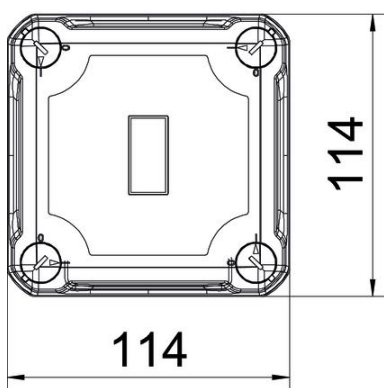

Technical data sheet

Empty housing X 04

Item number: 2005458

Junction box for the connection of cables and lines indoors and in outdoor areas. Square design without entries. Suitable for wall and ceiling mounting with the option to fasten outside, inside or to mount via the corner domes. Particularly impact resistant with IK08. Cover with quick lock, sealable. Made from halogen-free and UV-resistant materials.

Junction box according to DIN EN 60670. Impact resistance IK08 according to DIN EN 50102. Protection rating IP67 according to DIN EN 60529.

PC Polycarbonate

Master data

Item number	2005458
Type	X04C LGR
Description 1	Empty Enclosure
Manufacturer	OBO
Dimension	114x114x78
Colour	Light grey; RAL 7035
Material	Polycarbonate
Smallest sales unit	1
Unit of quantity	Piece
Weight	26.3 kg
Weight unit	kg/100 pc.

Technical data sheet

Empty housing X 04

Item number: 2005458

Dimensions

Length	114 mm
Width	114 mm
Height	78 mm

Technical data

Extension option	no
Cover fastening	Screwed
Shape	Square
Suitable for outdoor use	yes
Clear internal dimensions	102x102x60 mm
with lid	yes
Mounting type	Surface-mounted
Protection rating	IP67
Protection rating IK code	IK09
Protection class	II
Permitted temperature range, max.	60 °C
Permitted temperature range, min.	-5 °C
Weatherproof	yes