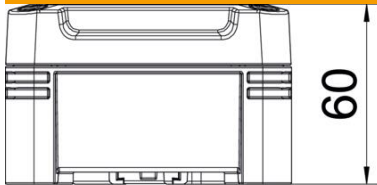

Technical data sheet

Empty housing X 01

Item number: 2005590

Junction box for the connection of cables and lines indoors and in outdoor areas. Square design without entries. Suitable for wall and ceiling mounting with the option to fasten outside, inside or to mount via the corner domes. Particularly impact resistant with IK09. Cover with quick lock, sealable. Made from halogen-free and UV-resistant materials.

Junction box according to EN 60670. Impact resistance IK09 according to EN 50102. Protection rating IP67 according to EN 60529.

PC Polycarbonate

Master data

Item number	2005590
Description 1	Empty Enclosure
Manufacturer	OBO
Dimension	95x95x60
Colour	Graphite black; RAL 9011
Material	Polycarbonate
Smallest sales unit	1
Unit of quantity	Piece
Weight	15.6 kg
Weight unit	kg/100 pc.

Technical data sheet

Empty housing X 01

Item number: 2005590

Dimensions

Length	95 mm
Width	95 mm
Height	60 mm

Technical data

Extension option	no
Cover fastening	Screwed
Shape	Square
Suitable for outdoor use	yes
Clear internal dimensions	85x85x45 mm
with lid	yes
Mounting type	Surface-mounted
Protection rating	IP67
Protection rating IK code	IK09
Protection class	II
Permitted temperature range, max.	60 °C
Permitted temperature range, min.	-5 °C
Weatherproof	yes