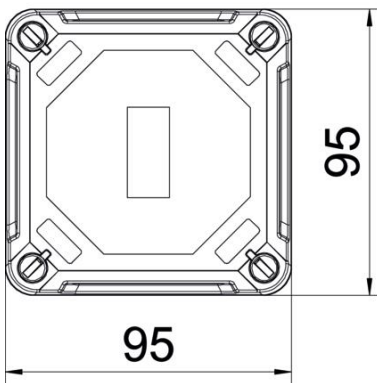

Technical data sheet

Empty housing X 01

Item number: 2005590

Junction box for the connection of cables and lines indoors and in outdoor areas. Square design without entries. Suitable for wall and ceiling mounting with the option to fasten outside, inside or to mount via the corner domes. Particularly impact resistant with IK09. Cover with quick lock, sealable. Made from halogen-free and UV-resistant materials.

Junction box according to EN 60670. Impact resistance IK09 according to EN 50102. Protection rating IP67 according to EN 60529.

PC Polycarbonate

Master data

Item number	2005590
Description 1	Empty Enclosure
Manufacturer	OBO
Dimension	95x95x60
Colour	Graphite black; RAL 9011
Material	Polycarbonate
Smallest sales unit	1
Unit of quantity	Piece
Weight	15.6 kg
Weight unit	kg/100 pc.

Technical data sheet

Empty housing X 01

Item number: 2005590

Dimensions

Length	95 mm
Width	95 mm
Height	60 mm

Technical data

Extension option	no
Cover fastening	Screwed
Shape	Square
Suitable for outdoor use	yes
Clear internal dimensions	85x85x45 mm
with lid	yes
Mounting type	Surface-mounted
Protection rating	IP67
Protection rating IK code	IK09
Protection class	II
Permitted temperature range, max.	60 °C
Permitted temperature range, min.	-5 °C
Weatherproof	yes