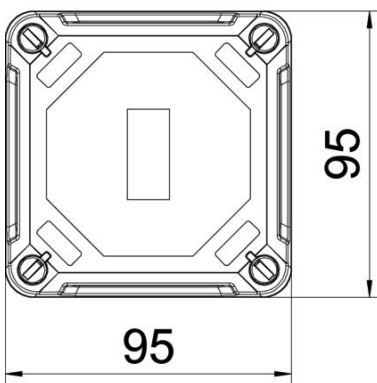

### Master data

Item number	2005520
Type	X01C LGR-TR
Description 1	Empty Enclosure
Description 2	with transparent lid
Manufacturer	OBO
Dimension	95x95x60
Colour	Grey / transparent
Material	Polycarbonate
Smallest sales unit	1
Unit of quantity	Piece
Weight	15.6 kg
Weight unit	kg/100 pc.

### Dimensions

Length	95 mm
Width	95 mm
Height	60 mm

### Technical data

Extension option	no
Cover fastening	Screwed
Shape	Square
Suitable for outdoor use	yes
Clear internal dimensions	85x85x45 mm
with lid	yes
Mounting type	Surface-mounted
Protection rating	IP67
Protection rating IK code	IK09
Protection class	II
Permitted temperature range, max.	60 °C
Permitted temperature range, min.	-5 °C
Transparent lid	yes
Weatherproof	yes