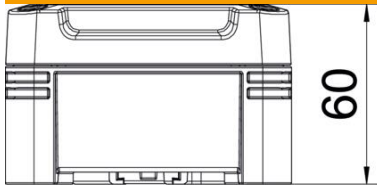

### Master data

Item number	2005520
Type	X01C LGR-TR
Description 1	Empty Enclosure
Description 2	with transparent lid
Manufacturer	OBO
Dimension	95x95x60
Colour	Grey / transparent
Material	Polycarbonate
Smallest sales unit	1
Unit of quantity	Piece
Weight	15.6 kg
Weight unit	kg/100 pc.

### Dimensions

Length	95 mm
Width	95 mm
Height	60 mm

### Technical data

Extension option	no
Cover fastening	Screwed
Shape	Square
Suitable for outdoor use	yes
Clear internal dimensions	85x85x45 mm
with lid	yes
Mounting type	Surface-mounted
Protection rating	IP67
Protection rating IK code	IK09
Protection class	II
Permitted temperature range, max.	60 °C
Permitted temperature range, min.	-5 °C
Transparent lid	yes
Weatherproof	yes