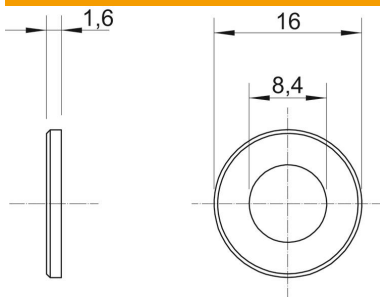

Technical data sheet

Washer

Item number: 3402088

Washer according to DIN 125, shape A, for universal use.

St Steel

G Electrogalvanized

Master data

Item number	3402088
Type	WS M8 D16 G
Description 1	Washer
Manufacturer	OBO
Dimension	M8
Material	Steel
Surface	Electrogalvanized
Surface standard	EN ISO 19598 / EN ISO 4042
Smallest sales unit	100
Unit of quantity	Piece
Weight	0.156 kg
Weight unit	kg/100 pc.

Dimensions

Plate thickness	0.06 in
Dimension D	0.63 in
Dimension d	0.33 in
Dimension d	8.4 mm
Dimension d min.	16 mm
Dimension h	1.6 mm

Technical data sheet

Washer

Item number: 3402088

Technical data

Faceted	no
Hardened	no
Thread	M8
Material thickness	1.6 mm
Hole shape	Round