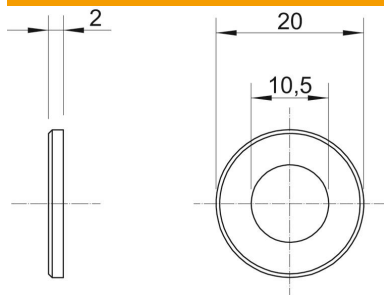

Technical data sheet

Washer

Item number: 3402096

Washer according to DIN 125, shape A, for universal use.

St Steel

G Electrogalvanized

Master data

Item number	3402096
Type	WS M10 D20 G
Description 1	Washer
Manufacturer	OBO
Dimension	M10
Material	Steel
Surface	Electrogalvanized
Surface standard	EN ISO 19598 / EN ISO 4042
Smallest sales unit	100
Unit of quantity	Piece
Weight	0.408 kg
Weight unit	kg/100 pc.

Dimensions

Plate thickness	0.08 in
Dimension D	0.79 in
Dimension d	0.41 in
Dimension d	10.5 mm
Dimension d min.	20 mm
Dimension h	2 mm

Technical data sheet

Washer

Item number: 3402096

Technical data

Faceted	no
Hardened	no
Thread	M10
Material thickness	2 mm
Hole shape	Round