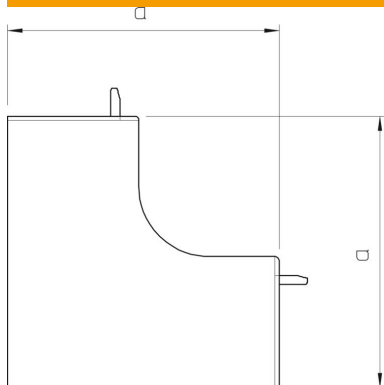

Technical data sheet

Internal corner cover, trunking type WDK 60060

Item number: 6160301

Internal corner cover for changing the direction of the WDK trunking.

PVC Polyvinylchloride

Master data

Item number	6160301
Type	WDK HI60060CW
Description 1	Internal corner cover
Manufacturer	OBO
Dimension	60x60mm
Colour	Cream; RAL 9001
Material	Polyvinylchloride
Smallest sales unit	2
Unit of quantity	Piece
Weight	10.932 kg
Weight unit	kg/100 pc.

Dimensions

Length	130 mm
Width	60 mm
Height	60 mm
Dimension a	130 mm

Technical data sheet

Internal corner cover, trunking type WDK 60060

Item number: 6160301

Technical data

Version for	Hood fitting
Fastening type	Lockable
Maintain electrical functions	no
Halogen-free	no
Protection rating	IP30
Protective film	no
Protection rating IK code	IK04
Permitted temperature range, max.	60 °C
Permitted temperature range, min.	-5 °C
Angle range, max.	90 mm
Angle range, min.	90 mm