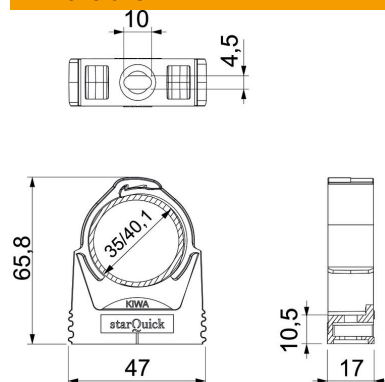

## starQuick clip

Item number: 2146290

Highly stable clip to accept plastic and metal electrical and sanitary pipes, as well as the Quick Pipe electrical installation pipe. Universal fastening options on walls, ceilings and steel structures, both indoors and outdoors. Flexible clamping range of several millimetres. Toolless pipe mounting. Can be arranged to up to Ø 28 mm, also with OBO Quick starQuick clip. For high load values, can be combined with double bracket. Can be mounted on profile rails for variable spacings and numbers of clips.

### Master data

Item number	2146290
Type	SQ-36 LGR
Description 1	starQuick clip
Manufacturer	OBO
Dimension	35-40,1mm
Colour	Light grey; RAL 7035
Material	Polyamide
Smallest sales unit	25
Unit of quantity	Piece
Weight	1.51 kg
Weight unit	kg/100 pc.

### Dimensions

Dimension A	47 mm
Dimension B	17 mm
Dimension E	10 mm
Dimension F	4.5 mm
Dimension h	10.5 mm
Dimension H	65.8 mm

### Technical data

Expandable	yes
Number of cables/pipes	1
Fastening type	Screw hole
Breaking load	1.1 kN
Flame-resistant	acc. to VDE 0471/DIN 695 Part 2-1, test temperature 650°C
Closed	yes
Halogen-free	yes
With inlay	no
Nominal size/text	35-40
Snap system	yes
Quick clip installation	Duchgangsloch_mit_starQuick-Mutter_M6_oder_M8
Clamping range D, max.	40.1 mm
Clamping range D, min.	35 mm
UV-resistant	yes