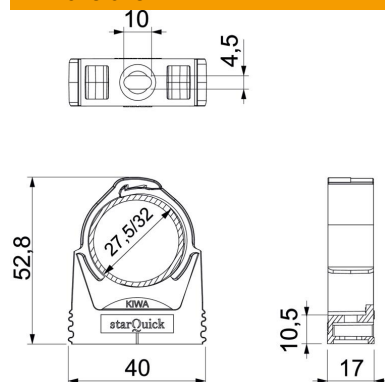

## starQuick clip

Item number: 2146215

Highly stable clip to accept plastic and metal electrical and sanitary pipes, as well as the Quick Pipe electrical installation pipe. Universal fastening options on walls, ceilings and steel structures, both indoors and outdoors. Flexible clamping range of several millimetres. Toolless pipe mounting. Can be arranged to up to Ø 28 mm, also with OBO Quick starQuick clip. For high load values, can be combined with double bracket. Can be mounted on profile rails for variable spacings and numbers of clips.

### Master data

Item number	2146215
Type	SQ-28 LGR
Description 1	starQuick clip
Manufacturer	OBO
Dimension	27,5-32mm
Colour	Light grey; RAL 7035
Material	Polyamide
Smallest sales unit	50
Unit of quantity	Piece
Weight	1.07 kg
Weight unit	kg/100 pc.

### Dimensions

Dimension A	40 mm
Dimension B	17 mm
Dimension E	10 mm
Dimension F	4.5 mm
Dimension h	10.5 mm
Dimension H	52.8 mm

### Technical data

Expandable	yes
Number of cables/pipes	1
Fastening type	Screw hole
Breaking load	0.9 kN
Flame-resistant	acc. to VDE 0471/DIN 695 Part 2-1, test temperature 650°C
Closed	yes
Halogen-free	yes
With inlay	no
Nominal size/text	28-32
Snap system	yes
Quick clip installation	Duchgangsloch_mit_starQuick-Mutter_M6_oder_M8
Clamping range D, max.	32 mm
Clamping range D, min.	27.5 mm
UV-resistant	yes