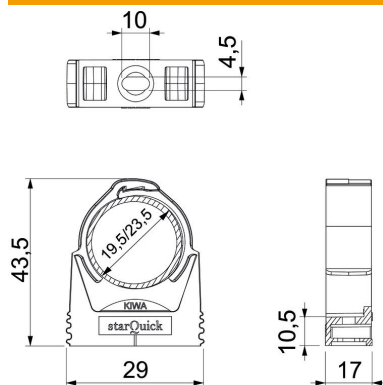

Technical data sheet

starQuick clip

Item number: 2146134

Highly stable clip to accept plastic and metal electrical and sanitary pipes, as well as the Quick Pipe electrical installation pipe. Universal fastening options on walls, ceilings and steel structures, both indoors and outdoors. Flexible clamping range of several millimetres. Toolless pipe mounting. Can be arranged to up to Ø 28 mm, also with OBO Quick starQuick clip. For high load values, can be combined with double bracket. Can be mounted on profile rails for variable spacings and numbers of clips.

PA Polyamide

Master data

Item number	2146134
Type	SQ-20 LGR
Description 1	starQuick clip
Manufacturer	OBO
Dimension	19,5-23,5mm
Colour	Light grey; RAL 7035
Material	Polyamide
Smallest sales unit	50
Unit of quantity	Piece
Weight	0.67 kg
Weight unit	kg/100 pc.

Technical data sheet

starQuick clip

Item number: 2146134

Dimensions

Dimension A	29 mm
Dimension B	17 mm
Dimension E	10 mm
Dimension F	4.5 mm
Dimension h	10.5 mm
Dimension H	43.5 mm

Technical data

Expandable	yes
Number of cables/pipes	1
Fastening type	Screw hole
Breaking load	0.8 kN
Flame-resistant	acc. to VDE 0471/DIN 695 Part 2-1, test temperature 650°C
Closed	yes
Halogen-free	yes
With inlay	no
Nominal size/text	20-23
Snap system	yes
Quick clip installation	Duchgangsloch_mit_starQuick-Mutter_M6_oder_M8
Clamping range D, max.	23.5 mm
Clamping range D, min.	19.5 mm
UV-resistant	yes