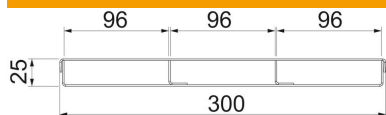

## Master data

Item number	7490381
Type	MD 30025 1.6 C3
Description 1	Metal duct
Description 2	3 compartments
Manufacturer	OBO
Dimension	2500x300x25
Material	Steel
Surface	Strip galvanized
Surface standard	DIN EN 10346
Smallest sales unit	2.5
Unit of quantity	Metre
Weight	918 kg
Weight unit	kg/100 m

# Technical data sheet

MD metal duct, 3-compartment, duct height 25 mm

Item number: 7490381

## Dimensions

Length	2,500 mm
Width	300 mm
Height	25 mm
Dimension a	96 mm
Dimension b	96 mm
Dimension c	96 mm
Dimension h	25 mm