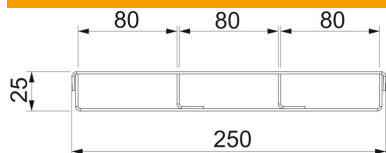

Technical data sheet

MD metal duct, 3-compartment, duct height 25 mm

Item number: 7490371

Underfloor installation duct for routing cables under the screed.

St Steel

FS Strip galvanized

Master data

Item number	7490371
Type	MD 25025 1.6C3
Description 1	Metal duct
Description 2	3 compartments
Manufacturer	OBO
Dimension	2500x250x25
Material	Steel
Surface	Strip galvanized
Surface standard	DIN EN 10346
Smallest sales unit	2.5
Unit of quantity	Metre
Weight	792 kg
Weight unit	kg/100 m

Technical data sheet

MD metal duct, 3-compartment, duct height 25 mm

Item number: 7490371

Dimensions

Length	2,500 mm
Width	250 mm
Height	25 mm
Dimension a	80 mm
Dimension b	80 mm
Dimension c	80 mm
Dimension h	25 mm

Technical data

Number of compartments	3 St.
Floor plate	yes
Application area	Screed-covered
Decouplable	no
Trunking width, min.	250 mm
Duct height, min.	25 mm
Material thickness	1.6 mm
Removable cover	no