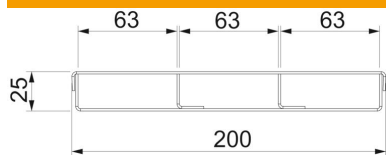

Technical data sheet

MD metal duct, 3-compartment, duct height 25 mm

Item number: 7490351

Underfloor installation duct for routing cables under the screed.

St Steel

FS Strip galvanized

Master data

Item number	7490351
Type	MD 20025 1.6C3
Description 1	Metal duct
Description 2	3 compartments
Manufacturer	OBO
Dimension	2500x200x25
Material	Steel
Surface	Strip galvanized
Surface standard	DIN EN 10346
Smallest sales unit	2.5
Unit of quantity	Metre
Weight	666.24 kg
Weight unit	kg/100 m

Technical data sheet

MD metal duct, 3-compartment, duct height 25 mm

Item number: 7490351

Dimensions

Length	2,500 mm
Width	200 mm
Height	25 mm
Dimension a	63 mm
Dimension b	63 mm
Dimension c	63 mm
Dimension h	25 mm

Technical data

Number of compartments	3 St.
Floor plate	yes
Application area	Screed-covered
Decouplable	no
Trunking width, min.	200 mm
Duct height, min.	25 mm
Material thickness	1.6 mm
Removable cover	no