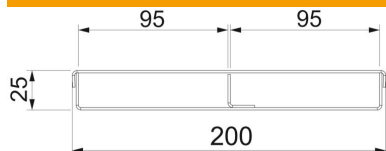

Technical data sheet

MD metal duct, 2-compartment, duct height 25 mm

Item number: 7490348

Underfloor installation duct for routing cables under the screed.

St Steel

FS Strip galvanized

Master data

Item number	7490348
Type	MD 20025 1.6C2
Description 1	Metal duct
Description 2	2 compartments
Manufacturer	OBO
Dimension	2500x200x25
Material	Steel
Surface	Strip galvanized
Surface standard	DIN EN 10346
Smallest sales unit	2.5
Unit of quantity	Metre
Weight	620.24 kg
Weight unit	kg/100 m

Dimensions

Length	2,500 mm
Width	200 mm
Height	25 mm
Dimension a	95 mm
Dimension b	95 mm
Dimension h	25 mm

Technical data sheet

MD metal duct, 2-compartment, duct height 25 mm

Item number: 7490348

Technical data

Number of compartments	2 St.
Floor plate	yes
Application area	Screed-covered
Decouplable	no
Trunking width, min.	200 mm
Duct height, min.	25 mm
Material thickness	1.6 mm
Removable cover	no