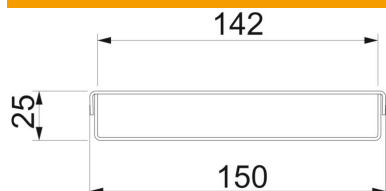

Technical data sheet

MD metal duct, 1-compartment, duct height 25 mm

Item number: 7490333

Underfloor installation duct for routing cables under the screed.

St Steel

FS Strip galvanized

Master data

Item number	7490333
Type	MD 15025 1.6C1
Description 1	Metal duct
Description 2	1 compartment
Manufacturer	OBO
Dimension	2500x150x25
Material	Steel
Surface	Strip galvanized
Surface standard	DIN EN 10346
Smallest sales unit	2.5
Unit of quantity	Metre
Weight	454.2 kg
Weight unit	kg/100 m

Technical data sheet

MD metal duct, 1-compartment, duct height 25 mm

Item number: 7490333

Dimensions

Length	2,500 mm
Width	150 mm
Height	25 mm
Dimension a	142 mm
Dimension h	25 mm

Technical data

Number of compartments	1 St.
Floor plate	yes
Application area	Screed-covered
Decouplable	no
Trunking width, min.	150 mm
Duct height, min.	25 mm
Material thickness	1.6 mm
Removable cover	no