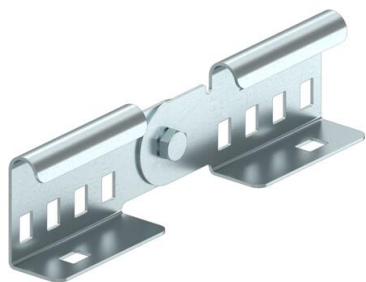

## Adjustable connector 50 FS

Item number: 6487315

Adjustable connector as external connector to join cable ladders and fittings with a side height of 50 mm and continuous rail perforation. Angle can be adjusted vertically.

**St** Steel

**FS** Strip galvanized

### Master data

Item number	6487315
Type	LGVG 50 FS
Description 1	Adjustable connector
Description 2	vertical
Manufacturer	OBO
Dimension	50
Material	Steel
Surface	Strip galvanized
Surface standard	DIN EN 10346
Smallest sales unit	10
Unit of quantity	Piece
Weight	26.4 kg
Weight unit	kg/100 pc.

### Dimensions

Height 50 mm