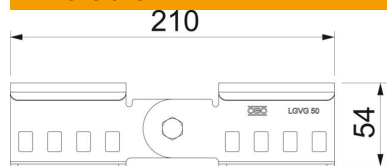

### Master data

Item number	6487315
Type	LGVG 50 FS
Description 1	Adjustable connector
Description 2	vertical
Manufacturer	OBO
Dimension	50
Material	Steel
Surface	Strip galvanized
Surface standard	DIN EN 10346
Smallest sales unit	10
Unit of quantity	Piece
Weight	26.4 kg
Weight unit	kg/100 pc.

### Dimensions

Height 50 mm