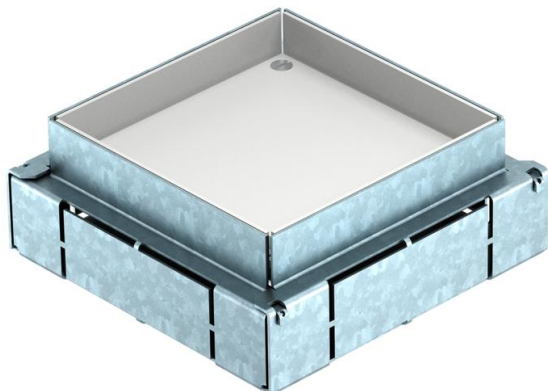

Technical data sheet

JBM underfloor connection socket for MD duct width 100

Item number: 7490130

Underfloor junction box for metal duct in the heights 25 mm and 38 mm.

St Steel

FS Strip galvanized

Master data

Item number	7490130
Type	JBM 10038 20
Description 1	Underfloor connection socket
Description 2	for steel duct, stone flooring
Manufacturer	OBO
Dimension	172x172x70
Material	Steel
Surface	Strip galvanized
Surface standard	DIN EN 10346
Smallest sales unit	1
Unit of quantity	Piece
Weight	203.534 kg
Weight unit	kg/100 pc.

Technical data sheet

JBM underfloor connection socket for MD duct width 100

Item number: 7490130

Dimensions

Dimension a	143 mm
Dimension A	172 mm
Dimension B	172 mm
Dimension b	143 mm
Dimension h	64 mm

Technical data