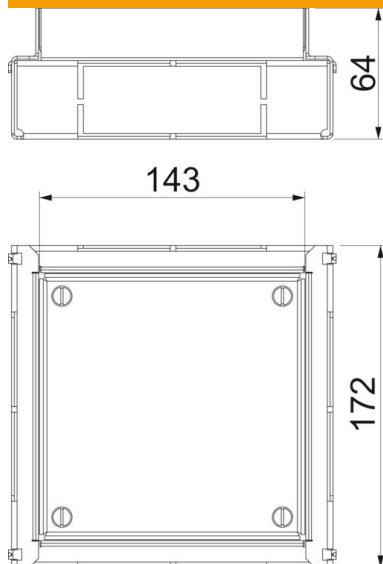

Technical data sheet

JBM underfloor connection socket for MD duct width 100

Item number: 7490130

Underfloor junction box for metal duct in the heights 25 mm and 38 mm.

St Steel

FS Strip galvanized

Master data

Item number	7490130
Type	JBM 10038 20
Description 1	Underfloor connection socket
Description 2	for steel duct, stone flooring
Manufacturer	OBO
Dimension	172x172x70
Material	Steel
Surface	Strip galvanized
Surface standard	DIN EN 10346
Smallest sales unit	1
Unit of quantity	Piece
Weight	203.534 kg
Weight unit	kg/100 pc.

Technical data sheet

JBM underfloor connection socket for MD duct width 100

Item number: 7490130

Dimensions

Dimension a	143 mm
Dimension A	172 mm
Dimension B	172 mm
Dimension b	143 mm
Dimension h	64 mm

Technical data

Expansion option	For installation of accessories
Floor plate	yes
Installation opening for on-floor tank	no
Decouplable	no
For pipe connection	no
Suitable for screed-covered underfloor ducts	yes
Suitable for underfloor ducts	no
Trunking width, max.	100 mm
Trunking width, min.	50 mm
Duct height, min.	38 mm
Depth of floor covering recess	20 mm