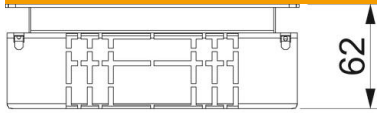

Item number	7490126
Type	JBC 10038 10
Description 1	Underfloor Junction Box
Description 2	for metal duct and carpet
Manufacturer	OBO
Dimension	172x172x60
Material	Steel
Surface	Strip galvanized
Surface standard	DIN EN 10346
Smallest sales unit	1
Unit of quantity	Piece
Weight	184.1 kg
Weight unit	kg/100 pc.

Technical data sheet

JBC underfloor connection socket for MD duct width 100

Item number: 7490126

Dimensions

Dimension a	143 mm
Dimension A	172 mm
Dimension B	172 mm
Dimension b	143 mm
Dimension h	62 mm

Technical data

Expansion option	For installation of accessories
Floor plate	yes
Installation opening for on-floor tank	no
Decouplable	no
For pipe connection	no
Suitable for screed-covered underfloor ducts	yes
Trunking width, max.	100 mm
Trunking width, min.	50 mm
Trunking height, max.	38 mm
Duct height, min.	25 mm
Depth of floor covering recess	10 mm