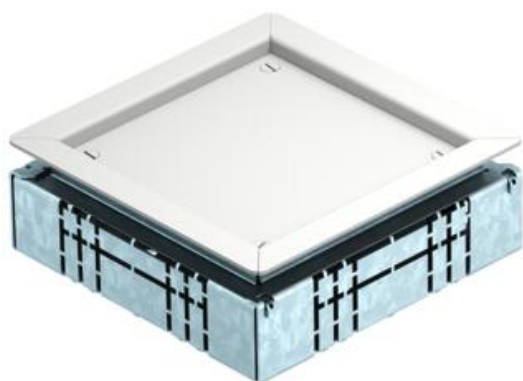

Technical data sheet

JBC underfloor connection socket for MD duct width 100

Item number: 7490126

Underfloor junction box for metal ducts in the heights 25 mm and 38 mm.

St Steel

FS Strip galvanized

Master data

Item number	7490126
Type	JBC 10038 10
Description 1	Underfloor Junction Box
Description 2	for metal duct and carpet
Manufacturer	OBO
Dimension	172x172x60
Material	Steel
Surface	Strip galvanized
Surface standard	DIN EN 10346
Smallest sales unit	1
Unit of quantity	Piece
Weight	184.1 kg
Weight unit	kg/100 pc.

Technical data sheet

JBC underfloor connection socket for MD duct width 100

Item number: 7490126

Dimensions

Dimension a	143 mm
Dimension A	172 mm
Dimension B	172 mm
Dimension b	143 mm
Dimension h	62 mm

Technical data