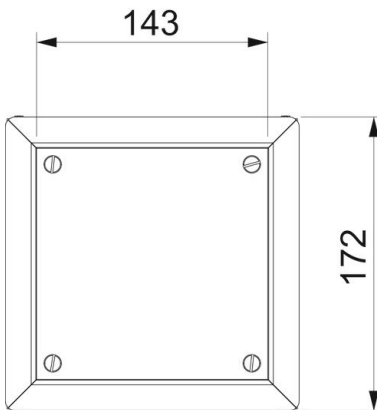

Item number	7490126
Type	JBC 10038 10
Description 1	Underfloor Junction Box
Description 2	for metal duct and carpet
Manufacturer	OBO
Dimension	172x172x60
Material	Steel
Surface	Strip galvanized
Surface standard	DIN EN 10346
Smallest sales unit	1
Unit of quantity	Piece
Weight	184.1 kg
Weight unit	kg/100 pc.

Technical data sheet

JBC underfloor connection socket for MD duct width 100

Item number: 7490126

Dimensions

Dimension a	143 mm
Dimension A	172 mm
Dimension B	172 mm
Dimension b	143 mm
Dimension h	62 mm

Technical data

Expansion option	For installation of accessories
Floor plate	yes
Installation opening for on-floor tank	no
Decouplable	no
For pipe connection	no
Suitable for screed-covered underfloor ducts	yes
Trunking width, max.	100 mm
Trunking width, min.	50 mm
Trunking height, max.	38 mm
Duct height, min.	25 mm
Depth of floor covering recess	10 mm