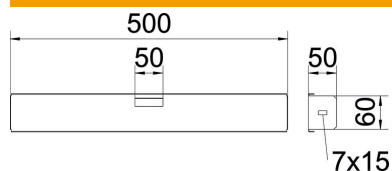

Technical data sheet

Stop-end 60 FS

Item number: 6481281

Stop-end to close cable trays of type GKS side height 60 mm.
Including appropriate fastening material.

- St** Steel
- FS** Strip galvanized

Master data

Item number	6481281
Type	GKS TC 650 FS
Description 1	End closure
Manufacturer	OBO
Dimension	60x500
Material	Steel
Surface	Strip galvanized
Surface standard	DIN EN 10346
Smallest sales unit	1
Unit of quantity	Piece
Weight	41.05 kg
Weight unit	kg/100 pc.

Technical data sheet

Stop-end 60 FS

Item number: 6481281

Dimensions

Width	500 mm
Height	60 mm
Plate thickness	1 mm
Dimension B	500 mm
Dimension H	60 mm

Technical data

Maintain electrical functions	no
Rustproof steel, pickled	no