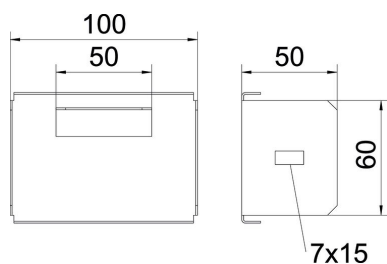

Technical data sheet

Stop-end 60 FS

Item number: 6481281

Stop-end to close cable trays of type GKS side height 60 mm.
Including appropriate fastening material.

- St** Steel
- FS** Strip galvanized

Master data

Item number	6481281
Type	GKS TC 650 FS
Description 1	End closure
Manufacturer	OBO
Dimension	60x500
Material	Steel
Surface	Strip galvanized
Surface standard	DIN EN 10346
Smallest sales unit	1
Unit of quantity	Piece
Weight	41.05 kg
Weight unit	kg/100 pc.

Technical data sheet

Stop-end 60 FS

Item number: 6481281

Dimensions

Width	500 mm
Height	60 mm
Plate thickness	1 mm
Dimension B	500 mm
Dimension H	60 mm

Technical data

Maintain electrical functions	no
Rustproof steel, pickled	no