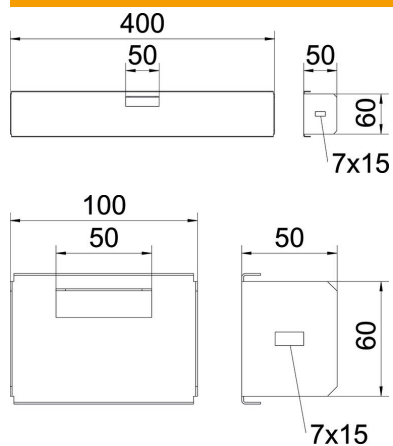

Technical data sheet

Stop-end 60 FS

Item number: 6481279

Stop-end to close cable trays of type GKS side height 60 mm.
Including appropriate fastening material.

- St** Steel
- FS** Strip galvanized

Master data

Item number	6481279
Type	GKS TC 640 FS
Description 1	End closure
Manufacturer	OBO
Dimension	60x400
Material	Steel
Surface	Strip galvanized
Surface standard	DIN EN 10346
Smallest sales unit	1
Unit of quantity	Piece
Weight	34.77 kg
Weight unit	kg/100 pc.

Technical data sheet

Stop-end 60 FS

Item number: 6481279

Dimensions

Width	400 mm
Height	60 mm
Plate thickness	1 mm
Dimension B	400 mm
Dimension H	60 mm

Technical data

Maintain electrical functions	no
Rustproof steel, pickled	no