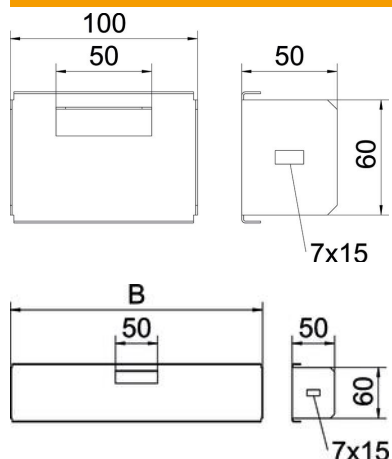

Technical data sheet

Stop-end 60 FS

Item number: 6481277

Stop-end to close cable trays of type GKS side height 60 mm.
Including appropriate fastening material.

- St** Steel
- FS** Strip galvanized

Master data

Item number	6481277
Type	GKS TC 630 FS
Description 1	End closure
Manufacturer	OBO
Dimension	60x300
Material	Steel
Surface	Strip galvanized
Surface standard	DIN EN 10346
Smallest sales unit	1
Unit of quantity	Piece
Weight	28.49 kg
Weight unit	kg/100 pc.

Technical data sheet

Stop-end 60 FS

Item number: 6481277

Dimensions

Width	300 mm
Height	60 mm
Plate thickness	1 mm
Dimension B	300 mm
Dimension H	60 mm

Technical data

Maintain electrical functions	no
Rustproof steel, pickled	no