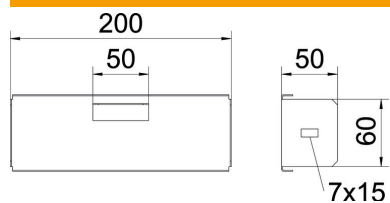

Technical data sheet

Stop-end 60 FS

Item number: 6481275

Stop-end to close cable trays of type GKS side height 60 mm.
Including appropriate fastening material.

- St** Steel
- FS** Strip galvanized

Master data

Item number	6481275
Type	GKS TC 620 FS
Description 1	End closure
Manufacturer	OBO
Dimension	60x200
Material	Steel
Surface	Strip galvanized
Surface standard	DIN EN 10346
Smallest sales unit	1
Unit of quantity	Piece
Weight	22.21 kg
Weight unit	kg/100 pc.

Technical data sheet

Stop-end 60 FS

Item number: 6481275

Dimensions

Width	200 mm
Height	60 mm
Plate thickness	1 mm
Dimension B	200 mm
Dimension H	60 mm

Technical data

Maintain electrical functions	no
Rustproof steel, pickled	no