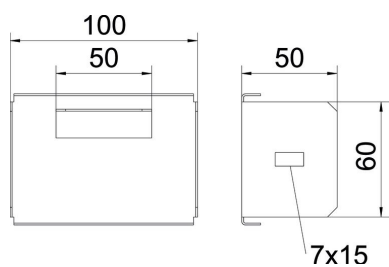

Technical data sheet

Stop-end 60 FS

Item number: 6481275

Stop-end to close cable trays of type GKS side height 60 mm.
Including appropriate fastening material.

- St** Steel
- FS** Strip galvanized

Master data

Item number	6481275
Type	GKS TC 620 FS
Description 1	End closure
Manufacturer	OBO
Dimension	60x200
Material	Steel
Surface	Strip galvanized
Surface standard	DIN EN 10346
Smallest sales unit	1
Unit of quantity	Piece
Weight	22.21 kg
Weight unit	kg/100 pc.

Technical data sheet

Stop-end 60 FS

Item number: 6481275

Dimensions

Width	200 mm
Height	60 mm
Plate thickness	1 mm
Dimension B	200 mm
Dimension H	60 mm

Technical data

Maintain electrical functions	no
Rustproof steel, pickled	no