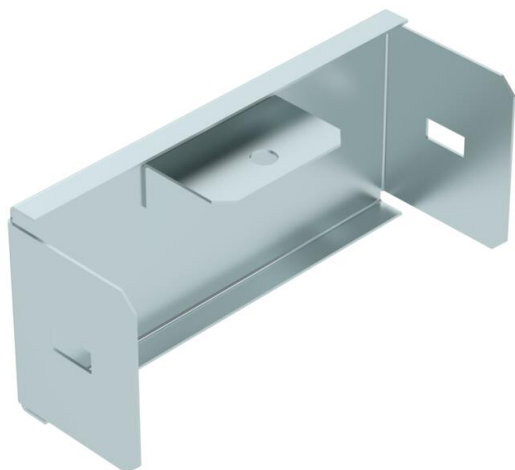

## Stop-end 60 FS

Item number: 6481273

Stop-end to close cable trays of type GKS side height 60 mm.  
Including appropriate fastening material.

**St** Steel

**FS** Strip galvanized

### Master data

Item number	6481273
Type	GKS TC 615 FS
Description 1	End closure
Manufacturer	OBO
Dimension	60x150
Material	Steel
Surface	Strip galvanized
Surface standard	DIN EN 10346
Smallest sales unit	1
Unit of quantity	Piece
Weight	19.07 kg
Weight unit	kg/100 pc.

### Dimensions

Width	150 mm
Height	60 mm
Plate thickness	1 mm
Dimension B	150 mm
Dimension H	60 mm