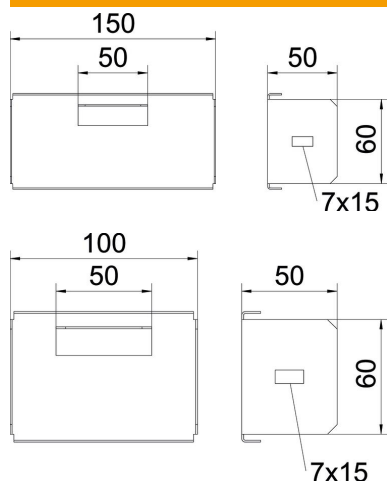

## Stop-end 60 FS

Item number: 6481273

Stop-end to close cable trays of type GKS side height 60 mm.  
Including appropriate fastening material.

**St** Steel

**FS** Strip galvanized

### Master data

Item number	6481273
Type	GKS TC 615 FS
Description 1	End closure
Manufacturer	OBO
Dimension	60x150
Material	Steel
Surface	Strip galvanized
Surface standard	DIN EN 10346
Smallest sales unit	1
Unit of quantity	Piece
Weight	19.07 kg
Weight unit	kg/100 pc.

### Dimensions

Width	150 mm
Height	60 mm
Plate thickness	1 mm
Dimension B	150 mm
Dimension H	60 mm