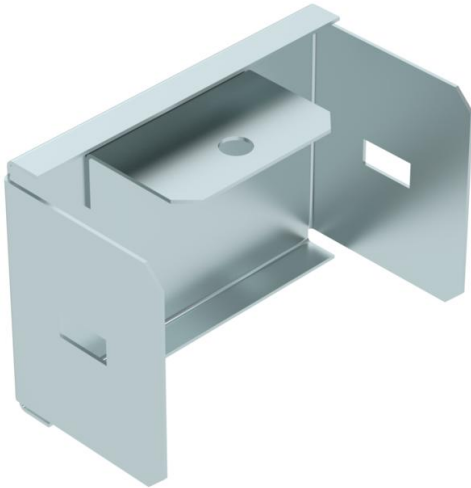

Technical data sheet

Stop-end 60 FS

Item number: 6481271

Stop-end to close cable trays of type GKS side height 60 mm.
Including appropriate fastening material.

- St** Steel
- FS** Strip galvanized

Master data

Item number	6481271
Type	GKS TC 610 FS
Description 1	End closure
Manufacturer	OBO
Dimension	60x100
Material	Steel
Surface	Strip galvanized
Surface standard	DIN EN 10346
Smallest sales unit	1
Unit of quantity	Piece
Weight	15.93 kg
Weight unit	kg/100 pc.

Technical data sheet

Stop-end 60 FS

Item number: 6481271

Dimensions

Width	100 mm
Height	60 mm
Plate thickness	1 mm
Dimension B	100 mm
Dimension H	60 mm

Technical data

Maintain electrical functions	no
Rustproof steel, pickled	no