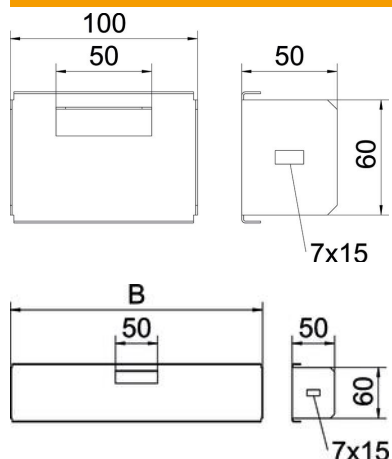

Technical data sheet

Stop-end 60 FS

Item number: 6481271

Stop-end to close cable trays of type GKS side height 60 mm.
Including appropriate fastening material.

- St** Steel
- FS** Strip galvanized

Master data

Item number	6481271
Type	GKS TC 610 FS
Description 1	End closure
Manufacturer	OBO
Dimension	60x100
Material	Steel
Surface	Strip galvanized
Surface standard	DIN EN 10346
Smallest sales unit	1
Unit of quantity	Piece
Weight	15.93 kg
Weight unit	kg/100 pc.

Technical data sheet

Stop-end 60 FS

Item number: 6481271

Dimensions

Width	100 mm
Height	60 mm
Plate thickness	1 mm
Dimension B	100 mm
Dimension H	60 mm

Technical data

Maintain electrical functions	no
Rustproof steel, pickled	no