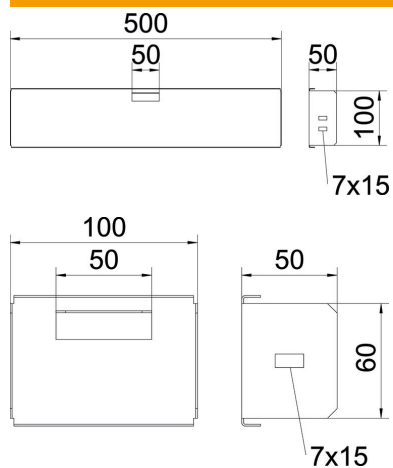

Technical data sheet

End closure plate 100 FS

Item number: 6481303

Stop-end to close cable trays of type GKS with side height 100 mm.
Including appropriate fastening material.

- St** Steel
- FS** Strip galvanized

Master data

Item number	6481303
Type	GKS TC 150 FS
Description 1	End closure
Manufacturer	OBO
Dimension	100x500
Material	Steel
Surface	Strip galvanized
Surface standard	DIN EN 10346
Smallest sales unit	1
Unit of quantity	Piece
Weight	61.84 kg
Weight unit	kg/100 pc.

Technical data sheet

End closure plate 100 FS

Item number: 6481303

Dimensions

Width	500 mm
Height	100 mm
Dimension B	500 mm
Dimension H	100 mm

Technical data

Maintain electrical functions	no
Rustproof steel, pickled	no
Wide-span version	no