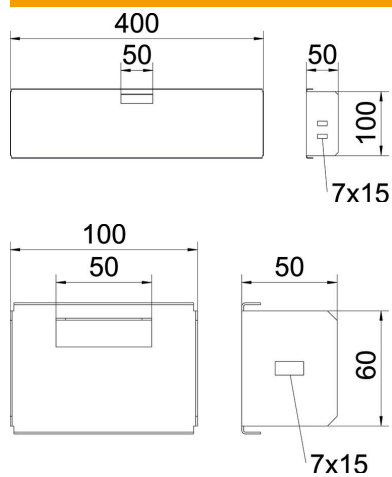

Technical data sheet

End closure plate 100 FS

Item number: 6481301

Stop-end to close cable trays of type GKS with side height 100 mm.
Including appropriate fastening material.

- St** Steel
- FS** Strip galvanized

Master data

Item number	6481301
Type	GKS TC 140 FS
Description 1	End closure
Manufacturer	OBO
Dimension	100x400
Material	Steel
Surface	Strip galvanized
Surface standard	DIN EN 10346
Smallest sales unit	1
Unit of quantity	Piece
Weight	52.1 kg
Weight unit	kg/100 pc.

Technical data sheet

End closure plate 100 FS

Item number: 6481301

Dimensions

Width	400 mm
Height	100 mm
Dimension B	400 mm
Dimension H	100 mm

Technical data

Maintain electrical functions	no
Rustproof steel, pickled	no
Wide-span version	no