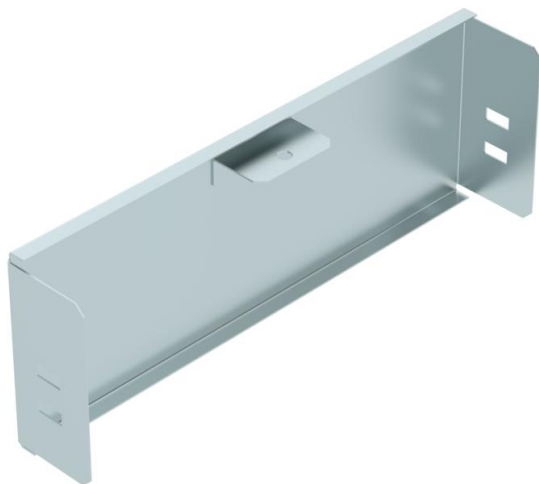

Technical data sheet

End closure plate 100 FS

Item number: 6481299

Stop-end to close cable trays of type GKS with side height 100 mm.
Including appropriate fastening material.

- St** Steel
- FS** Strip galvanized

Master data

Item number	6481299
Type	GKS TC 130 FS
Description 1	End closure
Manufacturer	OBO
Dimension	100x300
Material	Steel
Surface	Strip galvanized
Surface standard	DIN EN 10346
Smallest sales unit	1
Unit of quantity	Piece
Weight	42.37 kg
Weight unit	kg/100 pc.

Technical data sheet

End closure plate 100 FS

Item number: 6481299

Dimensions

Width	300 mm
Height	100 mm
Dimension B	300 mm
Dimension H	100 mm

Technical data

Maintain electrical functions	no
Rustproof steel, pickled	no
Wide-span version	no