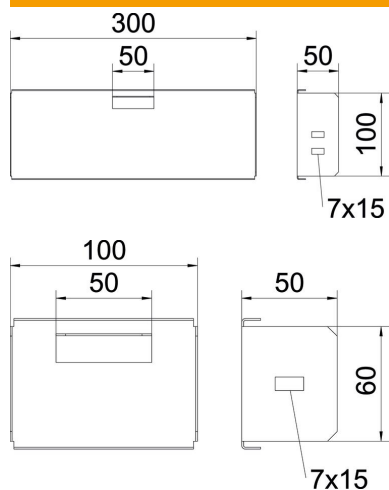

Technical data sheet

End closure plate 100 FS

Item number: 6481299

Stop-end to close cable trays of type GKS with side height 100 mm.
Including appropriate fastening material.

- St** Steel
- FS** Strip galvanized

Master data

Item number	6481299
Type	GKS TC 130 FS
Description 1	End closure
Manufacturer	OBO
Dimension	100x300
Material	Steel
Surface	Strip galvanized
Surface standard	DIN EN 10346
Smallest sales unit	1
Unit of quantity	Piece
Weight	42.37 kg
Weight unit	kg/100 pc.

Technical data sheet

End closure plate 100 FS

Item number: 6481299

Dimensions

Width	300 mm
Height	100 mm
Dimension B	300 mm
Dimension H	100 mm

Technical data

Maintain electrical functions	no
Rustproof steel, pickled	no
Wide-span version	no