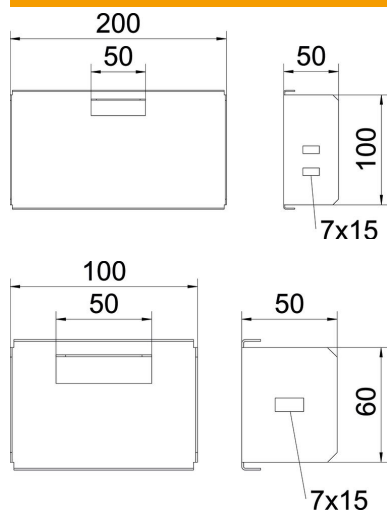

Technical data sheet

End closure plate 100 FS

Item number: 6481297

Stop-end to close cable trays of type GKS with side height 100 mm.
Including appropriate fastening material.

St Steel

FS Strip galvanized

Master data

Item number	6481297
Type	GKS TC 120 FS
Description 1	End closure
Manufacturer	OBO
Dimension	100x200
Material	Steel
Surface	Strip galvanized
Surface standard	DIN EN 10346
Smallest sales unit	1
Unit of quantity	Piece
Weight	32.64 kg
Weight unit	kg/100 pc.

Technical data sheet

End closure plate 100 FS

Item number: 6481297

Dimensions

Width	200 mm
Height	100 mm
Dimension B	200 mm
Dimension H	100 mm

Technical data

Maintain electrical functions	no
Rustproof steel, pickled	no
Wide-span version	no