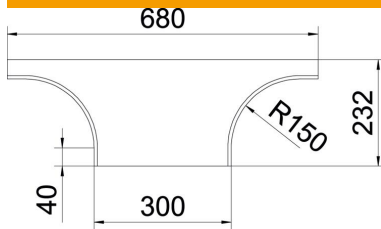

Technical data sheet

Add-on tee 60, with cover FT

Item number: 6483434

Add-on tee with cover for all GKS... cable tray types of 60 mm side height.

St Steel

FT Hot-dip galvanised

Master data

Item number	6483434
Type	GKSAA 630 FT
Description 1	Add-on tee
Description 2	including cover
Manufacturer	OBO
Dimension	60x300
Material	Steel
Surface	Hot-dip galvanised
Surface standard	DIN EN ISO 1461
Smallest sales unit	1
Unit of quantity	Piece
Weight	137.5 kg
Weight unit	kg/100 pc.

Technical data sheet

Add-on tee 60, with cover FT

Item number: 6483434

Dimensions

Width	300 mm
Height	60 mm
Dimension B	300 mm

Technical data

Connector version	Without connectors
Maintain electrical functions	no
NATO hole pattern	no
Rustproof steel, pickled	no
Wide-span version	no
Type of connector, cable support system	Screwed