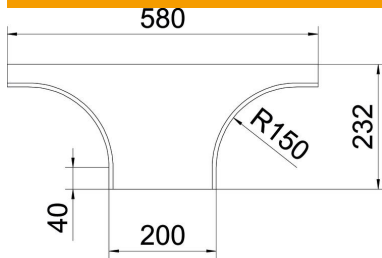

Technical data sheet

Add-on tee 60, with cover FT

Item number: 6483433

Add-on tee with cover for all GKS... cable tray types of 60 mm side height.

St Steel

FT Hot-dip galvanised

Master data

Item number	6483433
Type	GKSAA 620 FT
Description 1	Add-on tee
Description 2	including cover
Manufacturer	OBO
Dimension	60x200
Material	Steel
Surface	Hot-dip galvanised
Surface standard	DIN EN ISO 1461
Smallest sales unit	1
Unit of quantity	Piece
Weight	99 kg
Weight unit	kg/100 pc.

Technical data sheet

Add-on tee 60, with cover FT

Item number: 6483433

Dimensions

Width	200 mm
Height	60 mm
Dimension B	200 mm

Technical data

Connector version	Without connectors
Maintain electrical functions	no
NATO hole pattern	no
Rustproof steel, pickled	no
Wide-span version	no
Type of connector, cable support system	Screwed