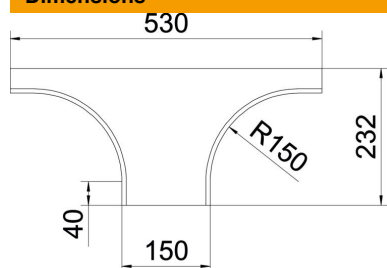

### Master data

Item number	6483432
Type	GKSAA 615 FT
Description 1	Add-on tee
Description 2	including cover
Manufacturer	OBO
Dimension	60x150
Material	Steel
Surface	Hot-dip galvanised
Surface standard	DIN EN ISO 1461
Smallest sales unit	1
Unit of quantity	Piece
Weight	88 kg
Weight unit	kg/100 pc.

## Dimensions

Width	150 mm
Height	60 mm
Dimension B	150 mm