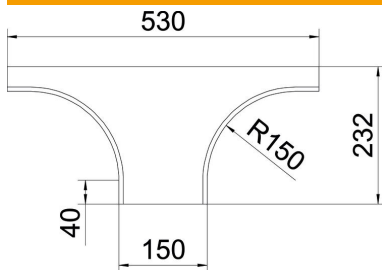

Technical data sheet

Add-on tee 60, with cover FS

Item number: 6480432

Add-on tee with cover for all GKS... cable tray types of 60 mm side height.

- St** Steel
- FS** Strip galvanized

Master data

Item number	6480432
Type	GKSAA 615 FS
Description 1	Add-on tee
Description 2	with cover
Manufacturer	OBO
Dimension	60x150
Material	Steel
Surface	Strip galvanized
Surface standard	DIN EN 10346
Smallest sales unit	1
Unit of quantity	Piece
Weight	80 kg
Weight unit	kg/100 pc.

Technical data sheet

Add-on tee 60, with cover FS

Item number: 6480432

Dimensions

Width	150 mm
Height	60 mm
Dimension B	150 mm

Technical data

Connector version	Without connectors
Maintain electrical functions	no
NATO hole pattern	no
Rustproof steel, pickled	no
Wide-span version	no
Type of connector, cable support system	Screwed