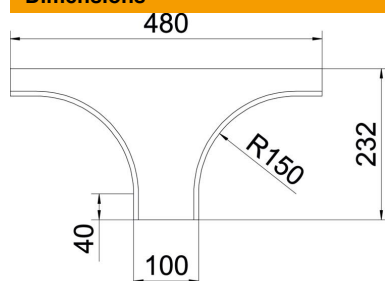

Technical data sheet

Add-on tee 60, with cover FT

Item number: 6483431

Add-on tee with cover for all GKS... cable tray types of 60 mm side height.

St Steel

FT Hot-dip galvanised

Master data

Item number	6483431
Type	GKSAA 610 FT
Description 1	Add-on tee
Description 2	including cover
Manufacturer	OBO
Dimension	60x100
Material	Steel
Surface	Hot-dip galvanised
Surface standard	DIN EN ISO 1461
Smallest sales unit	1
Unit of quantity	Piece
Weight	88 kg
Weight unit	kg/100 pc.

Technical data sheet

Add-on tee 60, with cover FT

Item number: 6483431

Dimensions

Width	100 mm
Height	60 mm
Dimension B	100 mm

Technical data

Connector version	Without connectors
Maintain electrical functions	no
NATO hole pattern	no
Rustproof steel, pickled	no
Wide-span version	no
Type of connector, cable support system	Screwed