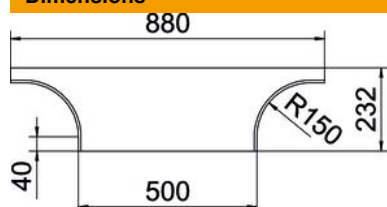

### Master data

Item number	6483455
Type	GKSAA 150 FT
Description 1	Add-on tee
Description 2	including cover
Manufacturer	OBO
Dimension	100x500
Material	Steel
Surface	Hot-dip galvanised
Surface standard	DIN EN ISO 1461
Smallest sales unit	1
Unit of quantity	Piece
Weight	324.5 kg
Weight unit	kg/100 pc.

### Dimensions

Width	500 mm
Height	100 mm
Dimension B	500 mm