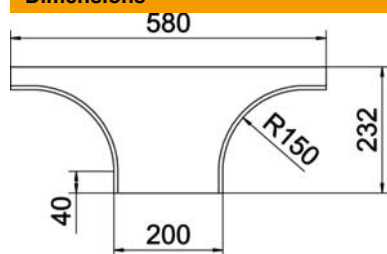

Technical data sheet

Add-on tee 100, with cover FT

Item number: 6483452

Add-on tee with cover for all GKS... cable tray types of 100 mm side height.

CE

St Steel

FT Hot-dip galvanised

Master data

Item number	6483452
Type	GKSAA 120 FT
Description 1	Add-on tee
Description 2	including cover
Manufacturer	OBO
Dimension	100x200
Material	Steel
Surface	Hot-dip galvanised
Surface standard	DIN EN ISO 1461
Smallest sales unit	1
Unit of quantity	Piece
Weight	126.5 kg
Weight unit	kg/100 pc.

Technical data sheet

Add-on tee 100, with cover FT

Item number: 6483452

Dimensions

Width	200 mm
Height	100 mm
Dimension B	200 mm

Technical data

Connector version	Without connectors
Maintain electrical functions	no
NATO hole pattern	no
Rustproof steel, pickled	no
Wide-span version	no
Type of connector, cable support system	Screwed