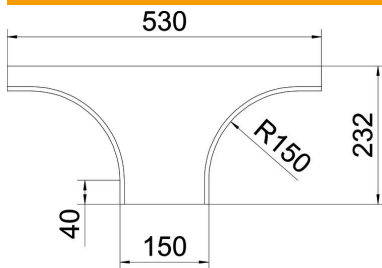

Technical data sheet

Add-on tee 100, with cover FS

Item number: 6480451

Add-on tee with cover for all GKS... cable tray types of 100 mm side height.

- St** Steel
- FS** Strip galvanized

Master data

Item number	6480451
Type	GKSAA 115 FS
Description 1	Add-on tee
Description 2	with cover
Manufacturer	OBO
Dimension	100x150
Material	Steel
Surface	Strip galvanized
Surface standard	DIN EN 10346
Smallest sales unit	1
Unit of quantity	Piece
Weight	100 kg
Weight unit	kg/100 pc.

Technical data sheet

Add-on tee 100, with cover FS

Item number: 6480451

Dimensions

Width	150 mm
Height	100 mm
Dimension B	150 mm

Technical data

Connector version	Without connectors
Maintain electrical functions	no
NATO hole pattern	no
Rustproof steel, pickled	no
Wide-span version	no
Type of connector, cable support system	Screwed