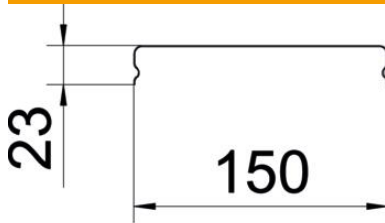

### Master data

Item number	6483102
Type	GDRL 150 FT
Description 1	Cover
Description 2	for cable tray GKS
Manufacturer	OBO
Dimension	150x3000
Material	Steel
Surface	Hot-dip galvanised
Surface standard	DIN EN ISO 1461
Smallest sales unit	3
Unit of quantity	Metre
Weight	102.58 kg
Weight unit	kg/100 m

## Dimensions

Length	3,000 mm
Width	150 mm
Plate thickness	0.6 mm
Dimension B	150 mm
Dimension D	8 mm
Dimension L	3,000 mm