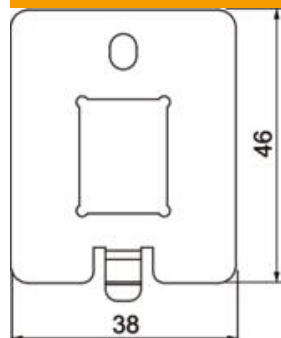

Dimensions of the mounting opening: 14.8 x 19.3 mm

A2 Stainless steel

Master data

Item number	7368494
Type	DTP UH1 C
Description 1	Data plate
Description 2	for UDHOME-ONE Type C
Available from	01.02.2022
Manufacturer	OBO
Dimension	38x46x1,5
Material	Stainless steel
Smallest sales unit	1
Unit of quantity	Piece
Weight	1.7 kg
Weight unit	kg/100 pc.

Technical data sheet

UDHOME-ONE data technology plate, type C

Item number: 7368494

Dimensions

Length	49 mm
Width	38 mm
Height	6 mm

Technical data

Application	Underfloor connection box
Number of CEE/Perilex openings	0
Number of triple openings	0
Number of installable devices	1
Number of single openings	1
Number of oval openings	0
Number of square openings	0
Number of round openings	0
Number of double openings	0
Fastening type	Lockable
Labelling panel	no
Blanking lid	no
Suitable for labelling panel	no
Suitable for wet care	no
Device type	Data technology
Installation technology	Miscellaneous
Heavy-duty version	no