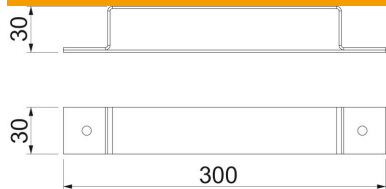

Technical data sheet

Connection shackle, duct height 25 mm

Item number: 7490034

Duct connector for mounting screed-covered underfloor installation ducts.

St Steel

FS Strip galvanized

Master data

Item number	7490034
Type	DC 30025
Description 1	Duct connector
Description 2	for metal ducts
Manufacturer	OBO
Dimension	362x40x30
Material	Steel
Surface	Strip galvanized
Surface standard	DIN EN 10346
Smallest sales unit	1
Unit of quantity	Piece
Weight	36.2 kg
Weight unit	kg/100 pc.

Technical data sheet

Connection shackle, duct height 25 mm

Item number: 7490034

Dimensions

Width	300 mm
Height	30 mm
Dimension h	30 mm

Technical data

Trunking width, min.	300 mm
----------------------	--------