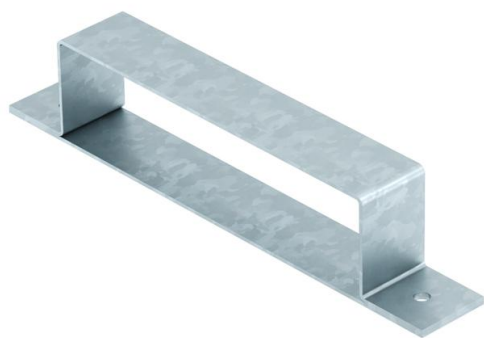

# Technical data sheet

Connection shackle, duct height 38 mm

Item number: 7490053

Duct connector for mounting screed-covered underfloor installation ducts.

**St** Steel

**FS** Strip galvanized

## Master data

Item number	7490053
Type	DC 20038
Description 1	Duct connector
Description 2	for metal ducts
Manufacturer	OBO
Dimension	262x40x42.5
Material	Steel
Surface	Strip galvanized
Surface standard	DIN EN 10346
Smallest sales unit	1
Unit of quantity	Piece
Weight	23.49 kg
Weight unit	kg/100 pc.

# Technical data sheet

Connection shackle, duct height 38 mm

Item number: 7490053

## Dimensions

Width	200 mm
Height	43 mm
Dimension h	43 mm