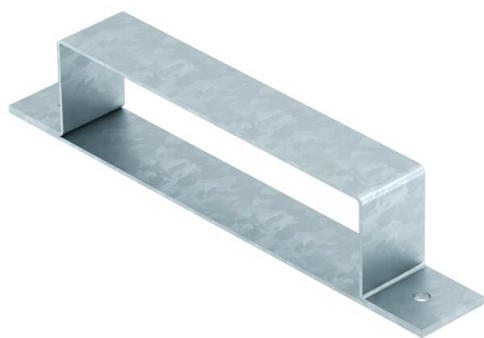

Technical data sheet

Connection shackle, duct height 38 mm

Item number: 7490051

Duct connector for mounting screed-covered underfloor installation ducts.

St Steel

FS Strip galvanized

Master data

Item number	7490051
Type	DC 15038
Description 1	Duct connector
Description 2	for metal ducts
Manufacturer	OBO
Dimension	212x40x42.5
Material	Steel
Surface	Strip galvanized
Surface standard	DIN EN 10346
Smallest sales unit	1
Unit of quantity	Piece
Weight	18.78 kg
Weight unit	kg/100 pc.

Technical data sheet

Connection shackle, duct height 38 mm

Item number: 7490051

Dimensions

Width	150 mm
Height	43 mm
Dimension h	43 mm

Technical data

Trunking width, min.	150 mm
Duct height, min.	43 mm