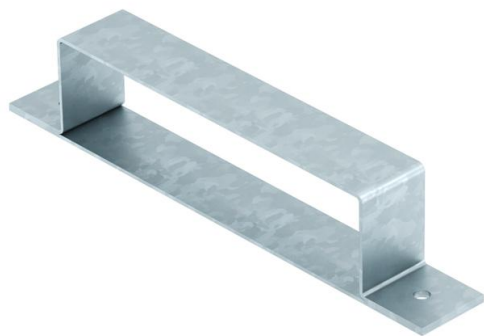

Technical data sheet

Connection shackle, duct height 38 mm

Item number: 7490049

Duct connector for mounting screed-covered underfloor installation ducts.

St Steel

FS Strip galvanized

Master data

Item number	7490049
Type	DC 10038
Description 1	Duct connector
Description 2	for metal ducts
Manufacturer	OBO
Dimension	162x40x42.5
Material	Steel
Surface	Strip galvanized
Surface standard	DIN EN 10346
Smallest sales unit	1
Unit of quantity	Piece
Weight	14.07 kg
Weight unit	kg/100 pc.

Technical data sheet

Connection shackle, duct height 38 mm

Item number: 7490049

Dimensions

Width	100 mm
Height	43 mm
Dimension h	43 mm

Technical data

Trunking width, min.	100 mm
Duct height, min.	43 mm