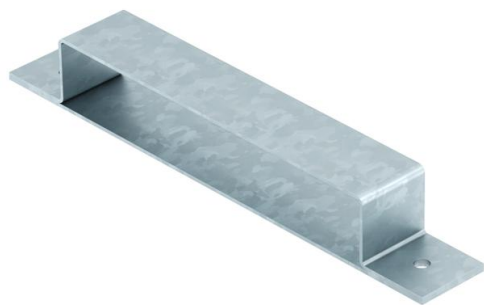

Technical data sheet

Connection shackle, duct height 25 mm

Item number: 7490024

Duct connector for mounting screed-covered underfloor installation ducts.

St Steel

FS Strip galvanized

Master data

Item number	7490024
Type	DC 10025
Description 1	Duct connector
Description 2	for metal ducts
Manufacturer	OBO
Dimension	162x40x30
Material	Steel
Surface	Strip galvanized
Surface standard	DIN EN 10346
Smallest sales unit	1
Unit of quantity	Piece
Weight	12.65 kg
Weight unit	kg/100 pc.

Technical data sheet

Connection shackle, duct height 25 mm

Item number: 7490024

Dimensions

Width	100 mm
Height	30 mm
Dimension h	30 mm

Technical data

Trunking width, min.	100 mm
----------------------	--------