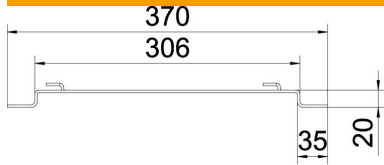

Technical data sheet

Stand-off bracket FS

Item number: 6015670

Stand-off bracket for stand-off of mesh cable trays on the floor or on the wall.

GRM mesh cable tray types with side heights of 35, 55 and 105 mm can be mounted onto the stand-off bracket.

Screwless fastening of the mesh cable tray on the stand-off bracket.

St Steel

FS Strip galvanized

Master data

Item number	6015670
Description 1	Stand-off bracket
Description 2	for mesh cable tray
Manufacturer	OBO
Dimension	B300mm
Material	Steel
Surface	Strip galvanized
Surface standard	DIN EN 10346
Smallest sales unit	20
Unit of quantity	Piece
Weight	37.3 kg
Weight unit	kg/100 pc.

Technical data sheet

Stand-off bracket FS

Item number: 6015670

Dimensions

Height	20 mm
Height	0.79 in
Dimension A	40 mm
Dimension B	306 mm
Dimension L	370 mm

Technical data

Version for	Wall/ceiling clamp, trapezoidal profile
Suitable for mesh cable tray	yes
Suitable for cable ladder	no
Suitable for cable tray	no
Tray fastening	Retaining lug