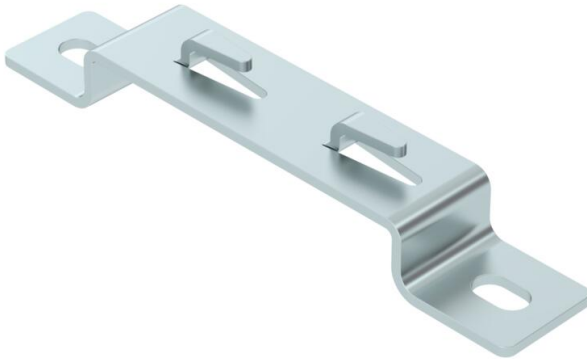

## Stand-off bracket FS

Item number: 6015654

Stand-off bracket for stand-off of mesh cable trays on the floor or on the wall.

GRM mesh cable tray types with side heights of 35, 55 and 105 mm can be mounted onto the stand-off bracket.

Screwless fastening of the mesh cable tray on the stand-off bracket.

**St** Steel

**FS** Strip galvanized

### Master data

Item number	6015654
Description 1	Stand-off bracket
Description 2	for mesh cable tray
Manufacturer	OBO
Dimension	B100mm
Material	Steel
Surface	Strip galvanized
Surface standard	DIN EN 10346
Smallest sales unit	20
Unit of quantity	Piece
Weight	12.076 kg
Weight unit	kg/100 pc.

### Dimensions

Height	20 mm
Height	0.79 in
Dimension A	30 mm
Dimension B	106 mm
Dimension L	170 mm