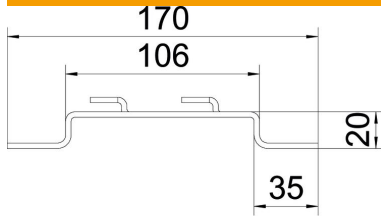

## Stand-off bracket FS

Item number: 6015654

Stand-off bracket for stand-off of mesh cable trays on the floor or on the wall.

GRM mesh cable tray types with side heights of 35, 55 and 105 mm can be mounted onto the stand-off bracket.

### Master data

Item number	6015654
Description 1	Stand-off bracket
Description 2	for mesh cable tray
Manufacturer	OBO
Dimension	B100mm
Material	Steel
Surface	Strip galvanized
Surface standard	DIN EN 10346
Smallest sales unit	20
Unit of quantity	Piece
Weight	12.076 kg
Weight unit	kg/100 pc.

### Dimensions

Height	20 mm
Height	0.79 in
Dimension A	30 mm
Dimension B	106 mm
Dimension L	170 mm