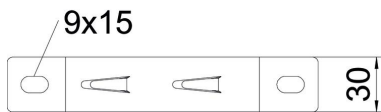

### Master data

Item number	6015654
Description 1	Stand-off bracket
Description 2	for mesh cable tray
Manufacturer	OBO
Dimension	B100mm
Material	Steel
Surface	Strip galvanized
Surface standard	DIN EN 10346
Smallest sales unit	20
Unit of quantity	Piece
Weight	12.076 kg
Weight unit	kg/100 pc.

### Dimensions

Height	20 mm
Height	0.79 in
Dimension A	30 mm
Dimension B	106 mm
Dimension L	170 mm