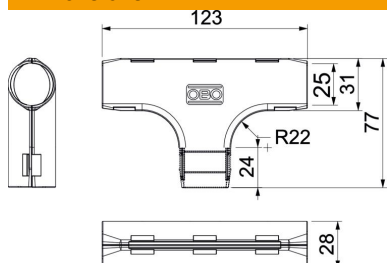

Technical data sheet

Quick pipe T piece, pure white

Item number: 2153955

Fitting for plastic electrical installation pipes to create T branches. Suitable for Quick pipe pipes or corrugated pipes. Toolless closing and opening. Can be used in a temperature range of -25 to +60 °C.

PP Polypropylene

Master data

Item number	2153955
Type	3000 TMS M25 RW
Description 1	Quick pipe T piece
Manufacturer	OBO
Dimension	M25
Colour	Pure white; RAL 9010
Material	Polypropylene
Smallest sales unit	5
Unit of quantity	Piece
Weight	1.978 kg
Weight unit	kg/100 pc.

Technical data sheet

Quick pipe T piece, pure white

Item number: 2153955

Dimensions

Dimension B	31 mm
Dimension B2	123 mm
Dimension d	25 mm
Dimension L	77 mm
Dimension L1	24 mm
Dimension R	22 mm

Technical data

Version for	Connector
Shape	T piece
Size	M25
Halogen-free	yes
With sleeve	no
Brushed surface	no
Polished surface	no
Permitted temperature range, max.	60 °C
Permitted temperature range, min.	0 °C