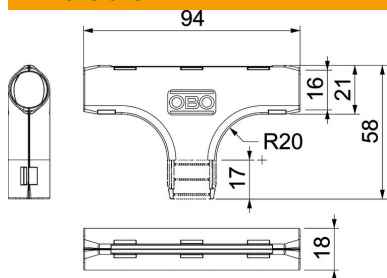

### Master data

Item number	2153839
Type	3000 TMS M16 LGR
Description 1	Quick pipe T piece
Manufacturer	OBO
Dimension	M16
Colour	Light grey; RAL 7035
Material	Polypropylene
Smallest sales unit	10
Unit of quantity	Piece
Weight	0.798 kg
Weight unit	kg/100 pc.

### Dimensions

Dimension B	21 mm
Dimension B2	94 mm
Dimension d	16 mm
Dimension L	58 mm
Dimension L1	17 mm
Dimension R	20 mm

### Technical data

Version for	Connector
Shape	T piece
Size	M16
Halogen-free	yes
With sleeve	no
Brushed surface	no
Polished surface	no
Permitted temperature range, max.	60 °C
Permitted temperature range, min.	0 °C