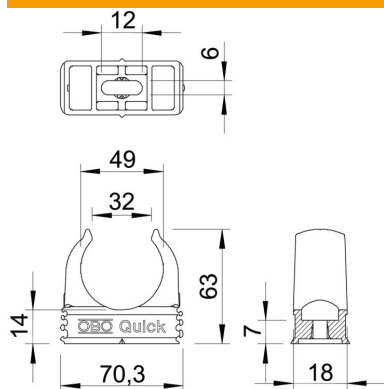

Technical data sheet

Quick clip, black

Item number: 2149579

Flush-mounted clip to accept metric steel armoured pipes and heavy-duty insulating pipes, as well as Quick Pipe electrical installation pipes. Universal fastening options on walls and ceilings, both in indoor and protected outdoor areas. With slot for side alignment during mounting with wood screw or knock-in anchor. Toolless pipe mounting. Can also be arranged with OBO Multi-Quick or starQuick clip. M16 - M32 size can be screwed onto M6 thread. Recommended fastening spacing 50–60 cm, for max. extraction values F at a room temperature of 20 °C, see the table.

PP Polypropylene

Master data

Item number	2149579
Type	2955 M50 SW
Description 1	Quick clip
Manufacturer	OBO
Dimension	M50
Colour	Jet black; RAL 9005
Material	Polypropylene
Smallest sales unit	25
Unit of quantity	Piece
Weight	1.454 kg
Weight unit	kg/100 pc.

Technical data sheet

Quick clip, black

Item number: 2149579

Dimensions

Dimension A	70.3 mm
Dimension B	18 mm
Dimension C	32 mm
Dimension D	49 mm
Dimension E	12 mm
Dimension F	6 mm
Dimension h	14 mm
Dimension H	63 mm

Technical data

Expandable	yes
Number of cables/pipes	1
Pull-out value	135 N
Fastening type	Screw hole
Closed	no
Halogen-free	yes
With inlay	no
Nominal size/text	M50
Quick clip installation	Durchgangsloch,_auf_M6_Gewinde_aufschraubbar
UV-resistant	no