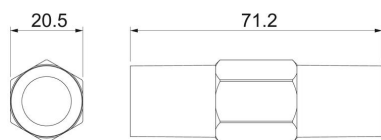

### Master data

Item number	5450110
Type	2019 16 SER
Description 1	Coupler
Description 2	for 16 XXXX SER
Manufacturer	OBO
Dimension	16mm M10
Smallest sales unit	25
Unit of quantity	Piece
Weight	0 kg
Weight unit	kg/100 pc.

# Technical data sheet

### Dimensions

Length	72 mm
Dimension D	20.5 mm
Dimension L	71.2 mm

### Technical data

for earth rods	14.2 mm
Connection type	Screw connector