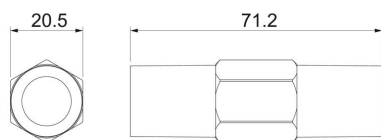

Technical data sheet

Coupling for earth rod BS

Item number: 5450100

- Suitable for earth rods, type 2019 16 CU

Master data

Item number	5450100
Type	2019 16 CBER
Description 1	Coupler
Description 2	for 16 XXXX CBER
Manufacturer	OBO
Dimension	16mm 5/8
Smallest sales unit	25
Unit of quantity	Piece
Weight	0 kg
Weight unit	kg/100 pc.

Technical data sheet

Coupling for earth rod BS

Item number: 5450100

Dimensions

Length	72 mm
Dimension D	20.5 mm
Dimension L	71.2 mm

Technical data

for earth rods	14.2 mm
Connection type	Screw connector