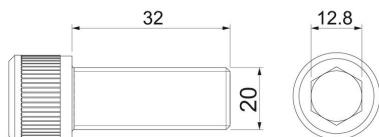

Technical data sheet

Impact head for earth rod BS

Item number: 5450132

- Suitable for earth rod types CBER or SER

Master data

Item number	5450132
Type	1820 20 SER
Description 1	Driving head
Description 2	for 20 XXXX SER
Manufacturer	OBO
Smallest sales unit	25
Unit of quantity	Piece
Weight	0 kg
Weight unit	kg/100 pc.

Technical data sheet

Impact head for earth rod BS

Item number: 5450132

Dimensions

Length	32 mm
--------	-------

Technical data

Seat systems	Hexagonal seat
Version for for earth rods	Impact head 20 mm